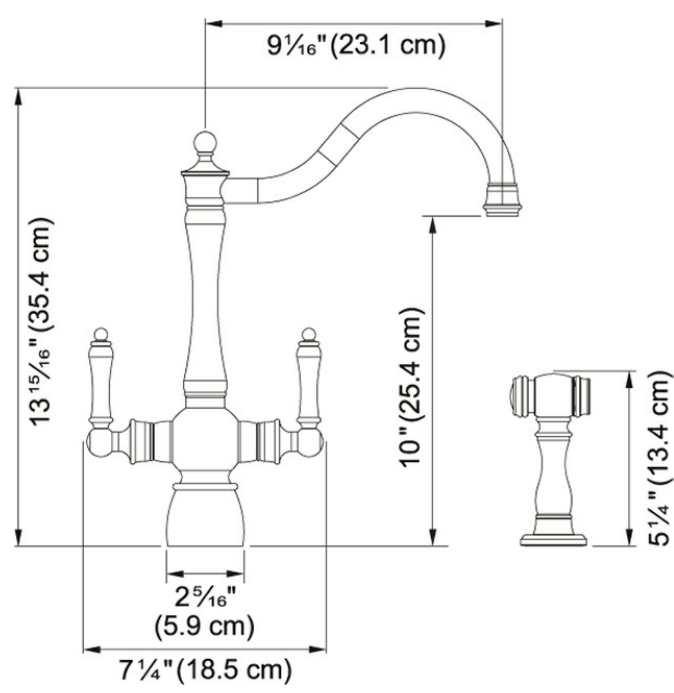

Farm House FFS480 Satin Nickel

Product Picture

Technical Drawing

Product Information

Version	Side Spray
Spray Type	Full and Needle Spray
Faucet Operation	2 Handle Mixer
Flow Rate	1.75 gpm
Cartridge	1/2" Ceramic Cartridge
Where to buy	Showroom
Countertop hole diameter	1 3/8"

Article Numbers

FUN#	115.0498.262
------	--------------